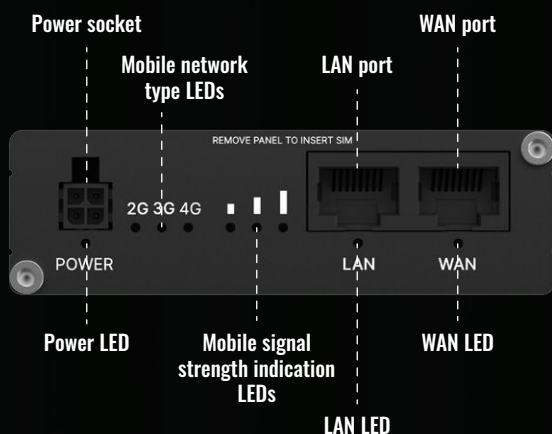

SOFTWARE

Operating system	RutOS (OpenWrt based Linux OS)
Mobile features	Mobile module, 3GPP Release, SIM switch, Status, SMS, USSD, Block/Allow list, Multiple PDN, Band management, SIM PIN code management, APN, Bridge, Passthrough
Wireless features	Wi-Fi security, SSID/ESSID, Wi-Fi users, Wireless Connectivity Features, Wireless MAC filter, Wireless QR code generator, TravelMate
Network features	VoIP passthrough support, Connection monitoring, Firewall, Firewall status page, Ports management, Network topology, DHCP, QoS / Smart Queue Management (SQM), DNS over HTTPS, DDNS, Network backup, Load balancing, Hotspot, Hotspot 2.0, SSHFS, Traffic Management
Security	Authentication, Firewall, Attack prevention, VLAN, Mobile quota control, WEB filter, Access control, Certificate Manager, 802.1x
VPN and tunneling	OpenVPN, OpenVPN Encryption, IPsec, GRE, PPTP, L2TP, Stunnel, DMVPN, SSTP, ZeroTier, WireGuard, Tinc
Monitoring and Management	WEB UI, FOTA, SSH, SMS, Call, Email, TR-069, MQTT, SNMP, JSON-RPC, RMS
Cloud solutions	RMS, ThingWorx, Cumulocity - Cloud of Things, Azure IoT Hub, AWS IoT Core
Services	BacNET, OPC UA, Modbus, Data to Server, Modbus MQTT GATEWAY, DNP3, DLMS/COSEM, RMS API

FRONT VIEW